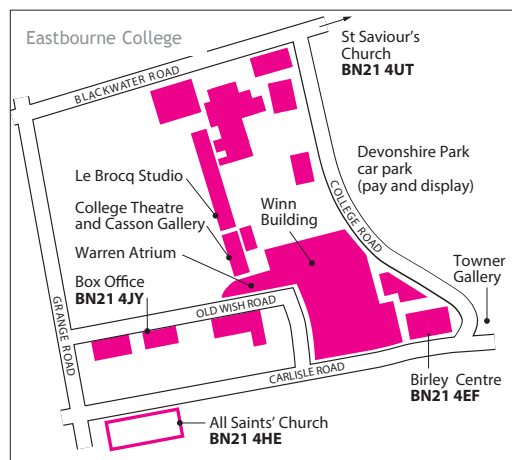

Winter arts programme July–December 2018

Welcome to the winter edition of the Eastbourne College arts programme.

Events are open to parents and public audiences and we warmly invite you to sample the wealth of artistic talent and professional expertise on show.

Booking Information

boxoffice@eastbourne-college.co.uk
www.wegotickets.com/eastbournecollege
01323 452255

The College regrets that it is unable to refund money or exchange tickets. Please be advised that there will be a charge of £1.00 to mail out tickets.

Occasionally details of events change after publication. Please check with box office.

Tickets are not available through the Eastbourne College Box Office for some events.